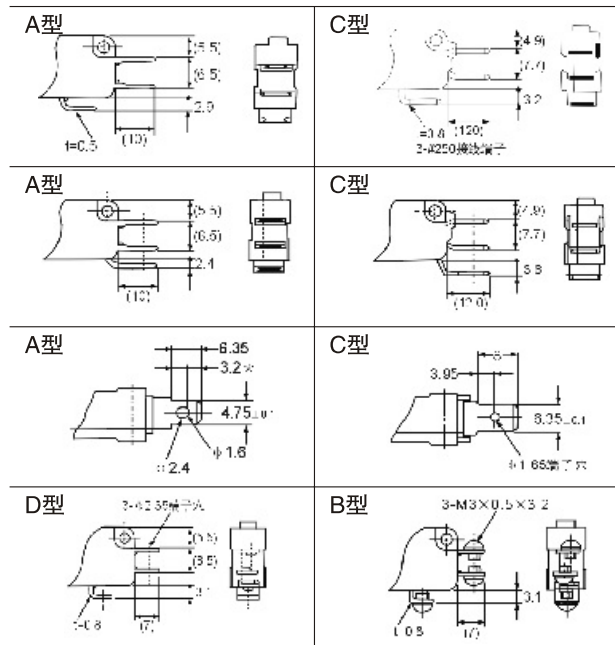

V Micro Switch 微动开关

接线端子种类 Terminal variety

型号 model	V-15	V-151	V-152	V-153	V-154	V-155	V-156
动作特性 operation specialty							
OF最大	200g	125g	200g	125g	240g	70g	125g
RF最小	50g	14g	50g	14g	50g	6g	14g
PT最大	1.4mm	4.0mm	1.6mm	4.0mm	1.6mm	9.0mm	4.0mm
OT最小	0.8mm	1.6mm	0.8mm	1.6mm	0.8mm	3.2mm	1.6mm
MD最大	0.5mm	1.5mm	0.6mm	1.5mm	0.6mm	2.8mm	1.5mm
OP	14.7 ± 0.5mm	15.2 ± 1.2mm	15.2 ± 0.5mm	20.7 ± 1.2mm	20.7 ± 0.6mm	15.2 ± 2.5mm	18.7 ± 1.2mm

V-5-1A5
V-106-1A5
V-156-1A5
V-166-1A5
V-216-1A5

V-51-1A5
V-101-1A5
V-151-1A5
V-161-1A5
V-211-1A5

V-52-1A5
V-106-1A5
V-156-1A5
V-166-1A5
V-216-1A5

V-53-1A5
V-103-1A5
V-153-1A5
V-163-1A5
V-213-1A5

V-54-1A5
V-106-1A5
V-156-1A5
V-166-1A5
V-216-1A5