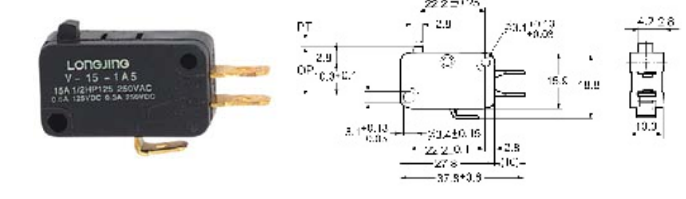

V Micro Switch 微动开关

接线端子种类 Terminal variety

型号 model	V-15	V-151	V-152	V-153	V-154	V-155	V-156
动作特性 operation specialty							
OF最大	200g	125g	200g	125g	240g	70g	125g
RF最小	50g	14g	50g	14g	50g	6g	14g
PT最大	1.4mm	4.0mm	1.6mm	4.0mm	1.6mm	9.0mm	4.0mm
OT最小	0.8mm	1.6mm	0.8mm	1.6mm	0.8mm	3.2mm	1.6mm
MD最大	0.5mm	1.5mm	0.6mm	1.5mm	0.6mm	2.8mm	1.5mm
OP	14.7 ± 0.5mm	15.2 ± 1.2mm	15.2 ± 0.5mm	20.7 ± 1.2mm	20.7 ± 0.6mm	15.2 ± 2.5mm	18.7 ± 1.2mm

V-5-1A5
V-106-1A5
V-156-1A5
V-166-1A5
V-216-1A5

V-51-1A5
V-101-1A5
V-151-1A5
V-161-1A5
V-211-1A5

V-52-1A5
V-106-1A5
V-156-1A5
V-166-1A5
V-216-1A5

V-53-1A5
V-103-1A5
V-153-1A5
V-163-1A5
V-213-1A5

V-54-1A5
V-106-1A5
V-156-1A5
V-166-1A5
V-216-1A5