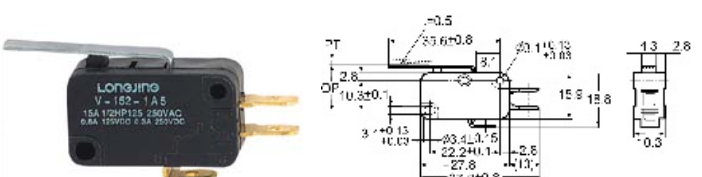

V Micro Switch 微动开关

接线端子种类 Terminal variety

型号 model	V-15	V-151	V-152	V-153	V-154	V-155	V-156
动作特性 operation specialty							
OF最大	200g	125g	200g	125g	240g	70g	125g
RF最小	50g	14g	50g	14g	50g	6g	14g
PT最大	1.4mm	4.0mm	1.6mm	4.0mm	1.6mm	9.0mm	4.0mm
OT最小	0.8mm	1.6mm	0.8mm	1.6mm	0.8mm	3.2mm	1.6mm
MD最大	0.5mm	1.5mm	0.6mm	1.5mm	0.6mm	2.8mm	1.5mm
OP	14.7 ± 0.5mm	15.2 ± 1.2mm	15.2 ± 0.5mm	20.7 ± 1.2mm	20.7 ± 0.6mm	15.2 ± 2.5mm	18.7 ± 1.2mm

V-5-1A5
V-106-1A5
V-156-1A5
V-166-1A5
V-216-1A5

V-51-1A5
V-101-1A5
V-151-1A5
V-161-1A5
V-211-1A5

V-52-1A5
V-106-1A5
V-156-1A5
V-166-1A5
V-216-1A5

V-53-1A5
V-103-1A5
V-153-1A5
V-163-1A5
V-213-1A5

V-54-1A5
V-106-1A5
V-156-1A5
V-166-1A5
V-216-1A5