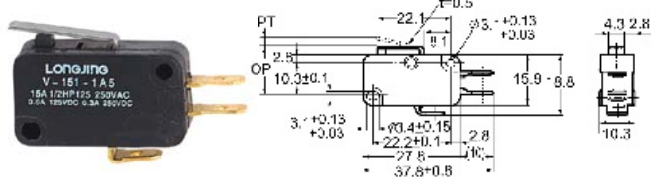

V Micro Switch 微动开关

接线端子种类 Terminal variety

型号 model	V-15	V-151	V-152	V-153	V-154	V-155	V-156
动作特性 operation specialty							
OF最大	200g	125g	200g	125g	240g	70g	125g
RF最小	50g	14g	50g	14g	50g	6g	14g
PT最大	1.4mm	4.0mm	1.6mm	4.0mm	1.6mm	9.0mm	4.0mm
OT最小	0.8mm	1.6mm	0.8mm	1.6mm	0.8mm	3.2mm	1.6mm
MD最大	0.5mm	1.5mm	0.6mm	1.5mm	0.6mm	2.8mm	1.5mm
OP	14.7 ± 0.5mm	15.2 ± 1.2mm	15.2 ± 0.5mm	20.7 ± 1.2mm	20.7 ± 0.6mm	15.2 ± 2.5mm	18.7 ± 1.2mm

V-5-1A5
V-106-1A5
V-156-1A5
V-166-1A5
V-216-1A5

V-51-1A5
V-101-1A5
V-151-1A5
V-161-1A5
V-211-1A5

V-52-1A5
V-106-1A5
V-156-1A5
V-166-1A5
V-216-1A5

V-53-1A5
V-103-1A5
V-153-1A5
V-163-1A5
V-213-1A5

V-54-1A5
V-106-1A5
V-156-1A5
V-166-1A5
V-216-1A5