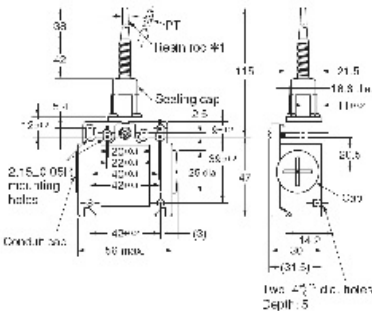

## CD4N Limit Switch 安全行程开关

CD4N-51RE  
CD4N-5CRE  
CD4N-5DRE

CD4N-512H  
CD4N-5C2H  
CD4N-5D2H

CD4N-5180  
CD4N-5C80  
CD4N-5D80

CD4N-51LE  
CD4N-5CLE  
CD4N-5DLE

CD4N-5187  
CD4N-5C87  
CD4N-5D87

CD4N-1A31R  
CD4N-1B31R  
CD4N-1C31R  
CD4N-1D31R

CD4N-1A20R  
CD4N-1B20R  
CD4N-1C20R  
CD4N-1D20R

CD4N-1A2GR  
CD4N-1B2GR  
CD4N-1C2GR  
CD4N-1D2GR

CD4N-1A2HR  
CD4N-1B2HR  
CD4N-1C2HR  
CD4N-1D2HR

CD4N-1A32R  
CD4N-1B32R  
CD4N-1C32R  
CD4N-1D32R