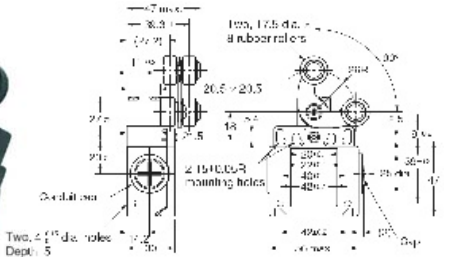

## CD4N Limit Switch 安全行程开关

CD4N-51RE  
CD4N-5CRE  
CD4N-5DRE

CD4N-512H  
CD4N-5C2H  
CD4N-5D2H

CD4N-5180  
CD4N-5C80  
CD4N-5D80

CD4N-51LE  
CD4N-5CLE  
CD4N-5DLE

CD4N-5187  
CD4N-5C87  
CD4N-5D87

CD4N-1A31R  
CD4N-1B31R  
CD4N-1C31R  
CD4N-1D31R

CD4N-1A20R  
CD4N-1B20R  
CD4N-1C20R  
CD4N-1D20R

CD4N-1A2GR  
CD4N-1B2GR  
CD4N-1C2GR  
CD4N-1D2GR

CD4N-1A2HR  
CD4N-1B2HR  
CD4N-1C2HR  
CD4N-1D2HR

CD4N-1A32R  
CD4N-1B32R  
CD4N-1C32R  
CD4N-1D32R