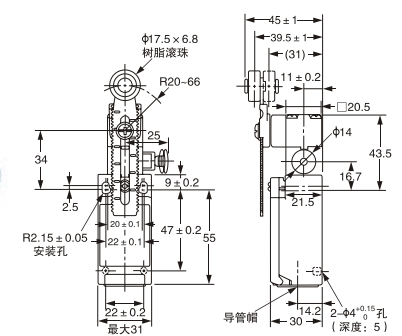

## CD4N Limit Switch 安全行程开关

CD4N-51RE  
CD4N-5CRE  
CD4N-5DRE

CD4N-512H  
CD4N-5C2H  
CD4N-5D2H

CD4N-5180  
CD4N-5C80  
CD4N-5D80

CD4N-51LE  
CD4N-5CLE  
CD4N-5DLE

CD4N-5187  
CD4N-5C87  
CD4N-5D87

CD4N-1A31R  
CD4N-1B31R  
CD4N-1C31R  
CD4N-1D31R

CD4N-1A20R  
CD4N-1B20R  
CD4N-1C20R  
CD4N-1D20R

CD4N-1A2GR  
CD4N-1B2GR  
CD4N-1C2GR  
CD4N-1D2GR

CD4N-1A2HR  
CD4N-1B2HR  
CD4N-1C2HR  
CD4N-1D2HR

CD4N-1A32R  
CD4N-1B32R  
CD4N-1C32R  
CD4N-1D32R