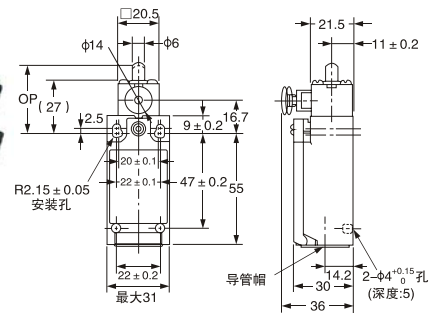

## CD4N Limit Switch 安全行程开关

CD4N-51RE  
CD4N-5CRE  
CD4N-5DRE

CD4N-512H  
CD4N-5C2H  
CD4N-5D2H

CD4N-5180  
CD4N-5C80  
CD4N-5D80

CD4N-51LE  
CD4N-5CLE  
CD4N-5DLE

CD4N-5187  
CD4N-5C87  
CD4N-5D87

CD4N-1A31R  
CD4N-1B31R  
CD4N-1C31R  
CD4N-1D31R

CD4N-1A20R  
CD4N-1B20R  
CD4N-1C20R  
CD4N-1D20R

CD4N-1A2GR  
CD4N-1B2GR  
CD4N-1C2GR  
CD4N-1D2GR

CD4N-1A2HR  
CD4N-1B2HR  
CD4N-1C2HR  
CD4N-1D2HR

CD4N-1A32R  
CD4N-1B32R  
CD4N-1C32R  
CD4N-1D32R