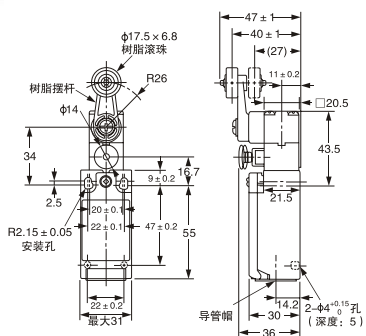

## CD4N Limit Switch 安全行程开关

CD4N-51RE  
CD4N-5CRE  
CD4N-5DRE

CD4N-512H  
CD4N-5C2H  
CD4N-5D2H

CD4N-5180  
CD4N-5C80  
CD4N-5D80

CD4N-51LE  
CD4N-5CLE  
CD4N-5DLE

CD4N-5187  
CD4N-5C87  
CD4N-5D87

CD4N-1A31R  
CD4N-1B31R  
CD4N-1C31R  
CD4N-1D31R

CD4N-1A20R  
CD4N-1B20R  
CD4N-1C20R  
CD4N-1D20R

CD4N-1A2GR  
CD4N-1B2GR  
CD4N-1C2GR  
CD4N-1D2GR

CD4N-1A2HR  
CD4N-1B2HR  
CD4N-1C2HR  
CD4N-1D2HR

CD4N-1A32R  
CD4N-1B32R  
CD4N-1C32R  
CD4N-1D32R