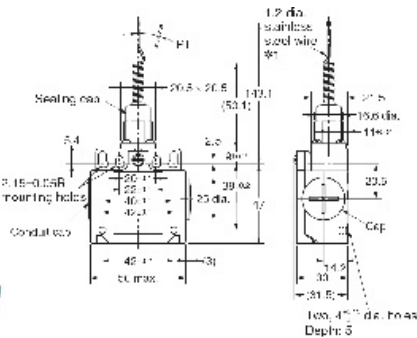

## CD4N Limit Switch 安全行程开关

CD4N-51RE  
CD4N-5CRE  
CD4N-5DRE

CD4N-512H  
CD4N-5C2H  
CD4N-5D2H

CD4N-5180  
CD4N-5C80  
CD4N-5D80

CD4N-51LE  
CD4N-5CLE  
CD4N-5DLE

CD4N-5187  
CD4N-5C87  
CD4N-5D87

CD4N-1A31R  
CD4N-1B31R  
CD4N-1C31R  
CD4N-1D31R

CD4N-1A20R  
CD4N-1B20R  
CD4N-1C20R  
CD4N-1D20R

CD4N-1A2GR  
CD4N-1B2GR  
CD4N-1C2GR  
CD4N-1D2GR

CD4N-1A2HR  
CD4N-1B2HR  
CD4N-1C2HR  
CD4N-1D2HR

CD4N-1A32R  
CD4N-1B32R  
CD4N-1C32R  
CD4N-1D32R