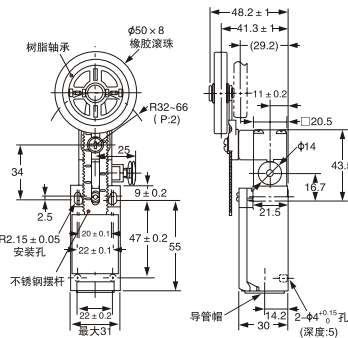

## CD4N Limit Switch 安全行程开关

CD4N-51RE  
CD4N-5CRE  
CD4N-5DRE

CD4N-512H  
CD4N-5C2H  
CD4N-5D2H

CD4N-5180  
CD4N-5C80  
CD4N-5D80

CD4N-51LE  
CD4N-5CLE  
CD4N-5DLE

CD4N-5187  
CD4N-5C87  
CD4N-5D87

CD4N-1A31R  
CD4N-1B31R  
CD4N-1C31R  
CD4N-1D31R

CD4N-1A20R  
CD4N-1B20R  
CD4N-1C20R  
CD4N-1D20R

CD4N-1A2GR  
CD4N-1B2GR  
CD4N-1C2GR  
CD4N-1D2GR

CD4N-1A2HR  
CD4N-1B2HR  
CD4N-1C2HR  
CD4N-1D2HR

CD4N-1A32R  
CD4N-1B32R  
CD4N-1C32R  
CD4N-1D32R