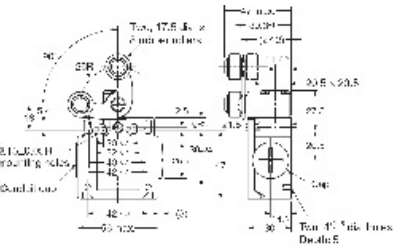

## CD4N Limit Switch 安全行程开关

CD4N-51RE  
CD4N-5CRE  
CD4N-5DRE

CD4N-512H  
CD4N-5C2H  
CD4N-5D2H

CD4N-5180  
CD4N-5C80  
CD4N-5D80

CD4N-51LE  
CD4N-5CLE  
CD4N-5DLE

CD4N-5187  
CD4N-5C87  
CD4N-5D87

CD4N-1A31R  
CD4N-1B31R  
CD4N-1C31R  
CD4N-1D31R

CD4N-1A20R  
CD4N-1B20R  
CD4N-1C20R  
CD4N-1D20R

CD4N-1A2GR  
CD4N-1B2GR  
CD4N-1C2GR  
CD4N-1D2GR

CD4N-1A2HR  
CD4N-1B2HR  
CD4N-1C2HR  
CD4N-1D2HR

CD4N-1A32R  
CD4N-1B32R  
CD4N-1C32R  
CD4N-1D32R