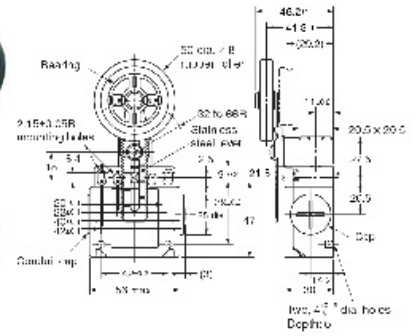

## CD4N Limit Switch 安全行程开关

CD4N-51RE  
CD4N-5CRE  
CD4N-5DRE

CD4N-512H  
CD4N-5C2H  
CD4N-5D2H

CD4N-5180  
CD4N-5C80  
CD4N-5D80

CD4N-51LE  
CD4N-5CLE  
CD4N-5DLE

CD4N-5187  
CD4N-5C87  
CD4N-5D87

CD4N-1A31R  
CD4N-1B31R  
CD4N-1C31R  
CD4N-1D31R

CD4N-1A20R  
CD4N-1B20R  
CD4N-1C20R  
CD4N-1D20R

CD4N-1A2GR  
CD4N-1B2GR  
CD4N-1C2GR  
CD4N-1D2GR

CD4N-1A2HR  
CD4N-1B2HR  
CD4N-1C2HR  
CD4N-1D2HR

CD4N-1A32R  
CD4N-1B32R  
CD4N-1C32R  
CD4N-1D32R